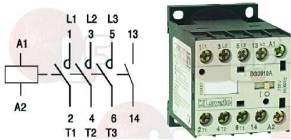

Remote control switches

3446556 CONTACTOR LOVATO BG0910A
coil 9A 230V 50/60Hz 4Kw
3 normally open contacts
1 normally open auxiliary contact
for Dishwasher (MACH) MGL500 - MS350 - MS351
MS400B - MS400T - MS450 - MS451 - MS453
MS500B - MS800
for Dishwasher conveyor type (SILANOS) T1650
T2000
for Dishwasher conveyor type (WHIRLPOOL) AGB676
AGB678 - AGB682
for Dishwasher hood type (MACH) MS1100 - MS1300
MS900
for Dishwasher hood type (SILANOS) E1000 - N1000
for Dishwasher hood type (WHIRLPOOL) AGB664
AGB668 - AGB669 - AGB671