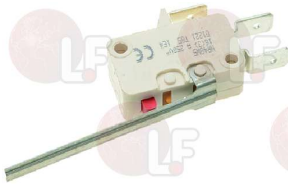

EUROFRANCE

3455250 TANK HEATING ELEMENT 1500W 230V
 immersed length 300 mm
 width 30 mm - height 20 mm
 for Dishwasher (EUROFRANCE) N50 - N58 - N63 - N70
 N82Q

EUROFRANCE BA4/13

Hose-end fittings

3315027 T- HOSE END FITTING

EUROFRANCE EU6/03

Suitable for:

EUROFRANCE

Suitable for:

Lamps

3221136 ORANGE INDICATOR LIGHT 400V
head \varnothing 10 mm - hole \varnothing 9 mm
for SAUSAGE GRILL ROLLY5 - ROLLY8
for BREAD WARMER P5
for Dishwasher (EUROFRANCE) N82Q
for Dishwasher (SILANOS) - Series AGB
for Dishwasher (WHIRLPOOL) - Series AGB

EUROFRANCE EU4/12

3221284 RED INDICATOR LAMP 250V
head \varnothing 10 mm - hole \varnothing 9 mm - 85°C
for GAGGIA XE-XD-TS

EUROFRANCE EU4/05

3221016 RED INDICATOR LIGHT 220V
head \varnothing 14 mm - hole \varnothing 11.5 mm - 120°C
for 10 grids GAS CONVECTION OVEN

EUROFRANCE BA4/05

Microswitches

3240820 MICROSWITCH 16A 250V
for Dishwasher (ZANUSSI) CF314 - LS500 - LS540

EUROFRANCE

Pressure switches

3320029 PRESSURE SWITCH 40/20 mm 250V 16A

1 level
 max operating temperature 85°C
 for DISHWASHER
 for Dishwasher (SILANOS) N700 - 200 - 250 - 300
 400
 for Dishwasher (WHIRLPOOL) AGB648 - AGB649
 AGB650 - AGB651 - AGB652 - AGB653
 for Glasswasher/Cupwasher (ADLER) CF35 - CF40
 COMPACT - DSF101 - DSF103 - DS101 - DS103
 DS201 - DS203
 for Glasswasher/Cupwasher (EUROFRANCE) N50Q - N50T
 N58Q - N58T - N63Q - N63T - N70Q - N70T
 for Glasswasher/Cupwasher (SILANOS) AMBRA - CARINA
 GRANBAR - LYLYBAR - R20 - 020 - 030
 for Glasswasher/Cupwasher (WHIRLPOOL) AGB641