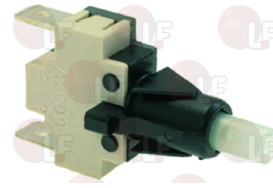

EUROFRANCE EU13/06

Switches

3319081 GREEN BUTTON

EUROFRANCE

3319082 GREY BUTTON

EUROFRANCE

Suitable for:

3319189 RED ON/OFF SWITCH
for Dishwasher (PROJECT SYSTEMS) E50
for Glasswasher/Cupwasher (PROJECT SYSTEMS) E35
E40

EUROFRANCE

Suitable for:

1319082 SINGLE-POLE PUSH BUTTON 16A 250V

EUROFRANCE EU4/10

3319080 SWITCH SUPPORT

EUROFRANCE

3319218 SWITCH 16(4)A 250V
for Dishwasher (EUROFRANCE) N50Q - N50T - N58Q
N58T - N63Q - N63T - N70Q - N70T - N82Q
for Dishwasher (HOONVED) - Series C - Series CR
for Dishwasher (WHIRLPOOL) AGB648 - AGB649
AGB650 - AGB651 - AGB652 - AGB653 - AGB657
AGB658 - AGB659
for Glasswasher/Cupwasher (COMENDA) B11
for Glasswasher/Cupwasher (WHIRLPOOL) AGB641
AGB642 - AGB643 - AGB647 - AGB782 - AGB783