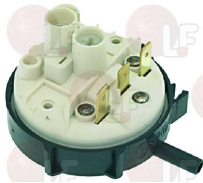

EUROFRANCE EU4/12

3221284 RED INDICATOR LAMP 250V
head \varnothing 10 mm - hole \varnothing 9 mm - 85°C
for GAGGIA XE-XD-TS

EUROFRANCE EU4/05

3221016 RED INDICATOR LIGHT 220V
head \varnothing 14 mm - hole \varnothing 11.5 mm - 120°C
for 10 grids GAS CONVECTION OVEN

EUROFRANCE BA4/05

Microswitches

3240820 MICROSWITCH 16A 250V
for Dishwasher (ZANUSSI) CF314 - LS500 - LS540

EUROFRANCE

Pressure switches

3320029 PRESSURE SWITCH 40/20 mm 250V 16A

1 level
 max operating temperature 85°C
 for DISHWASHER
 for Dishwasher (SILANOS) N700 - 200 - 250 - 300
 400
 for Dishwasher (WHIRLPOOL) AGB648 - AGB649
 AGB650 - AGB651 - AGB652 - AGB653
 for Glasswasher/Cupwasher (ADLER) CF35 - CF40
 COMPACT - DSF101 - DSF103 - DS101 - DS103
 DS201 - DS203
 for Glasswasher/Cupwasher (EUROFRANCE) N50Q - N50T
 N58Q - N58T - N63Q - N63T - N70Q - N70T
 for Glasswasher/Cupwasher (SILANOS) AMBRA - CARINA
 GRANBAR - LYLYBAR - R20 - 020 - 030
 for Glasswasher/Cupwasher (WHIRLPOOL) AGB641

EUROFRANCE 4/24-4/25

3320072 PRESSURE SWITCH 65/30 mm 250V 16A

1level
 max operating temperature 85°C
 for DISHWASHER

EUROFRANCE

3320067 PRESSURE SWITCH 90/35 mm 250V 16A

1 level
 max operating temperature 85°C
 for Dishwasher (EUROFRANCE) N82Q - N82QD
 for Dishwasher (SILANOS) N50
 for Dishwasher (WHIRLPOOL) AGB653 - AGB654
 AGB657 - AGB658 - AGB659
 for Dishwasher hood type (SILANOS) 1300

EUROFRANCE EU13/25

Pumps

3122258 ELECTR.PUMP LGB ZF210SX 0.80HP 220/240V

inlet external \varnothing 30 mm - outlet external \varnothing 30 mm
 motor revolutions 2800
 0.80HP 220/240V 50Hz - capacitor 12.5 μ F
 for Dishwasher (PROJECT SYSTEMS) E50